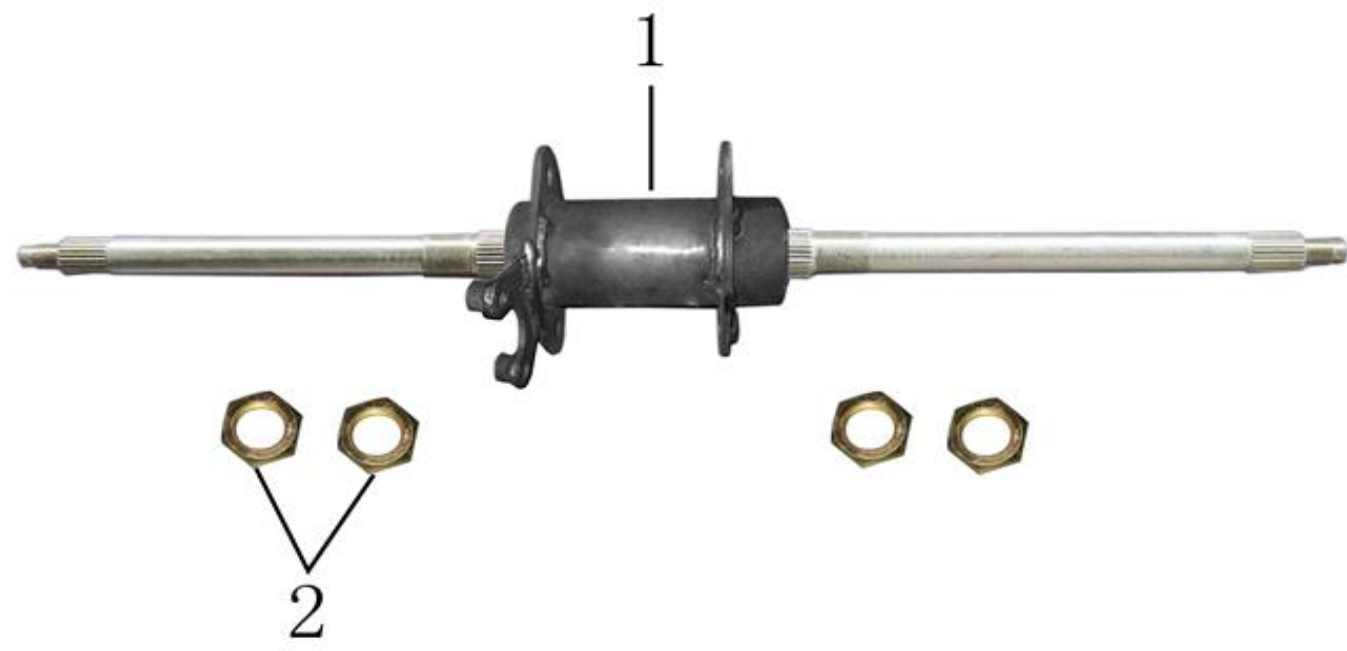

7.REAR AXLE

LEVEL 1

LEVEL 2

Ref #	Level 1&2 #	Factory Part #	GIO Part #	Description	Compatable Models	QTY	Notes	Location	In-Stock
127	1	YP000M000000000		REAR AXLE ASSY	N/A	1			
128	1.1	YP000M510000000		REAR AXLE	N/A	1			
129	1.2	YX000M510000000		REAR AXLE CONNECTION ROD	N/A	1			
130	1.3	YX000P110000002		METAL BUSH d32*D35*L89.5	N/A	1			
131	1.4	G276DL6006-2R5		BEARING 6006-2RS	N/A	2			
132	1.5	Q010D036D055B08		OIL SEAL 36*55*8	N/A	2			
133	2	G171M27G10000		NUT M27*1.5	T1	4