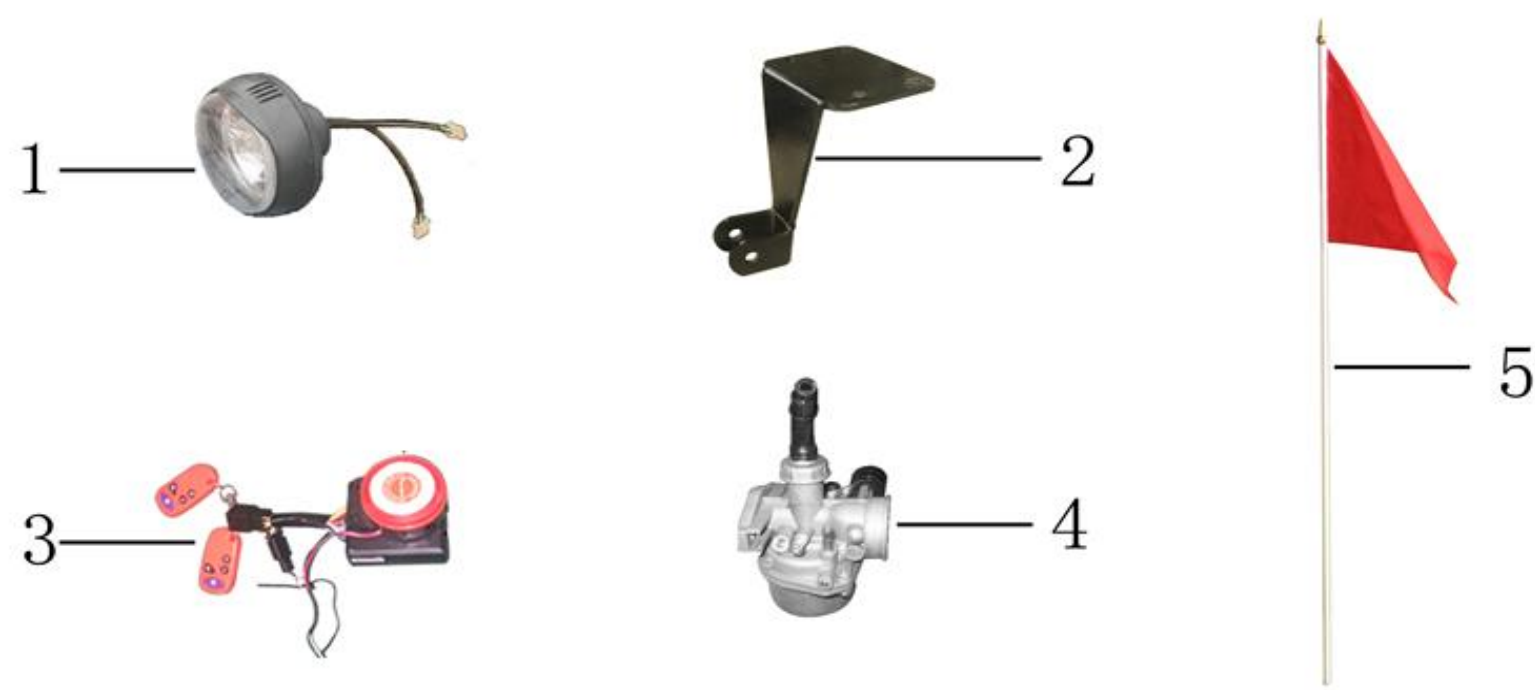

11. OPTION PARTS

LEVEL 1

Ref #	Level 1 #	Factory Part #	GIO Part #	Description	Compatible Models	QTY	Notes	Location	In-Stock
184	1	YB000G110000001		HEADLIGHT	N/A	1			
185	2	YP000B430000000		HEADLIGHT BRACKET	N/A	1			
186	3	YB000D530000000	G1010035	ALARM MODULE	802	1		2S8A1/2S8A4	
187	4	YH000E510000000	G1010062	MIKUNI CARB	T1, 802	1		1S1B1	
188	5	YB000P500000001		MAST d8*L1000	N/A	1