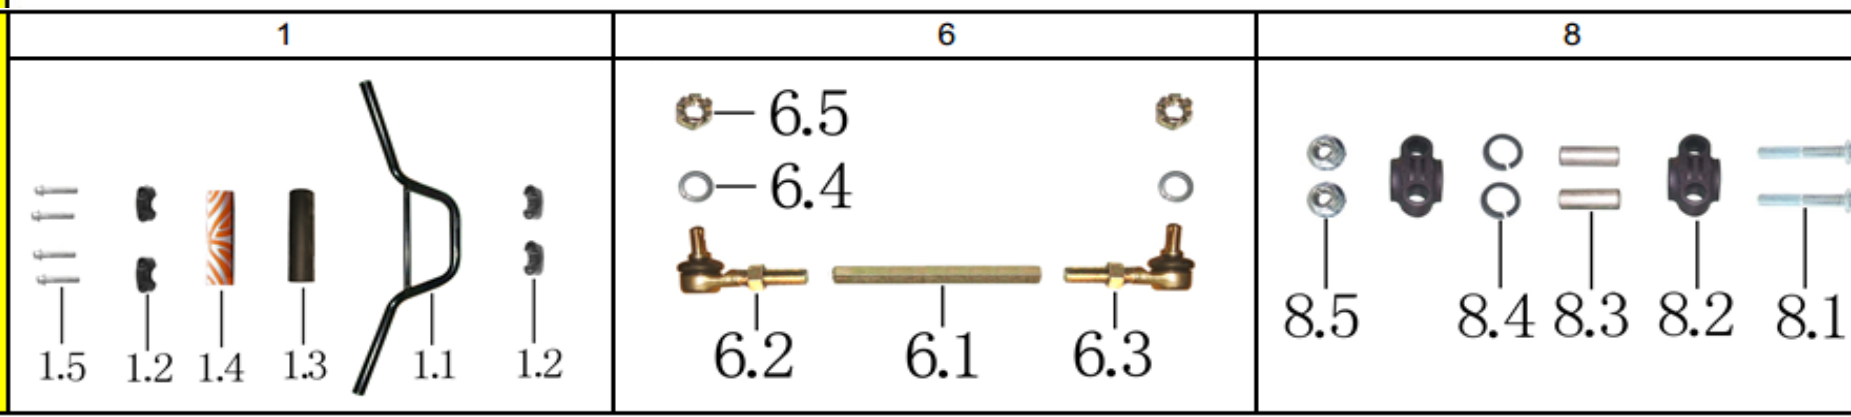

1.FRAME SYSTEM

LEVEL 1

Ref #	Level 1 #	Factory Part #	GIO Part #	Description	Compatible Models	QTY	Notes	Location	In-Stock
1	1	YP000B10000003		FRAME	N/A	11			
2	2	YP000F310000002		BUMPER	N/A	1			
3	3	G587M08L16D88Z50		BOLT M8*16	T1, T2, 802	4			
4	4	G587M08L20D88Z50		BOLT M8*20	T1, 802	3			
5	5	Q141M08D08Z50		NUT M8	T1, T2, 802	7			
6	6	YP000F310000000		FRONT RACK	N/A	1			
7	7	YP000F310000006		REAR RACK	N/A	1			
8	8	G587M08L25D88Z50		BOLT M8*25	802	4			

2.STEERING SYSTEM

LEVEL 1

LEVEL 2