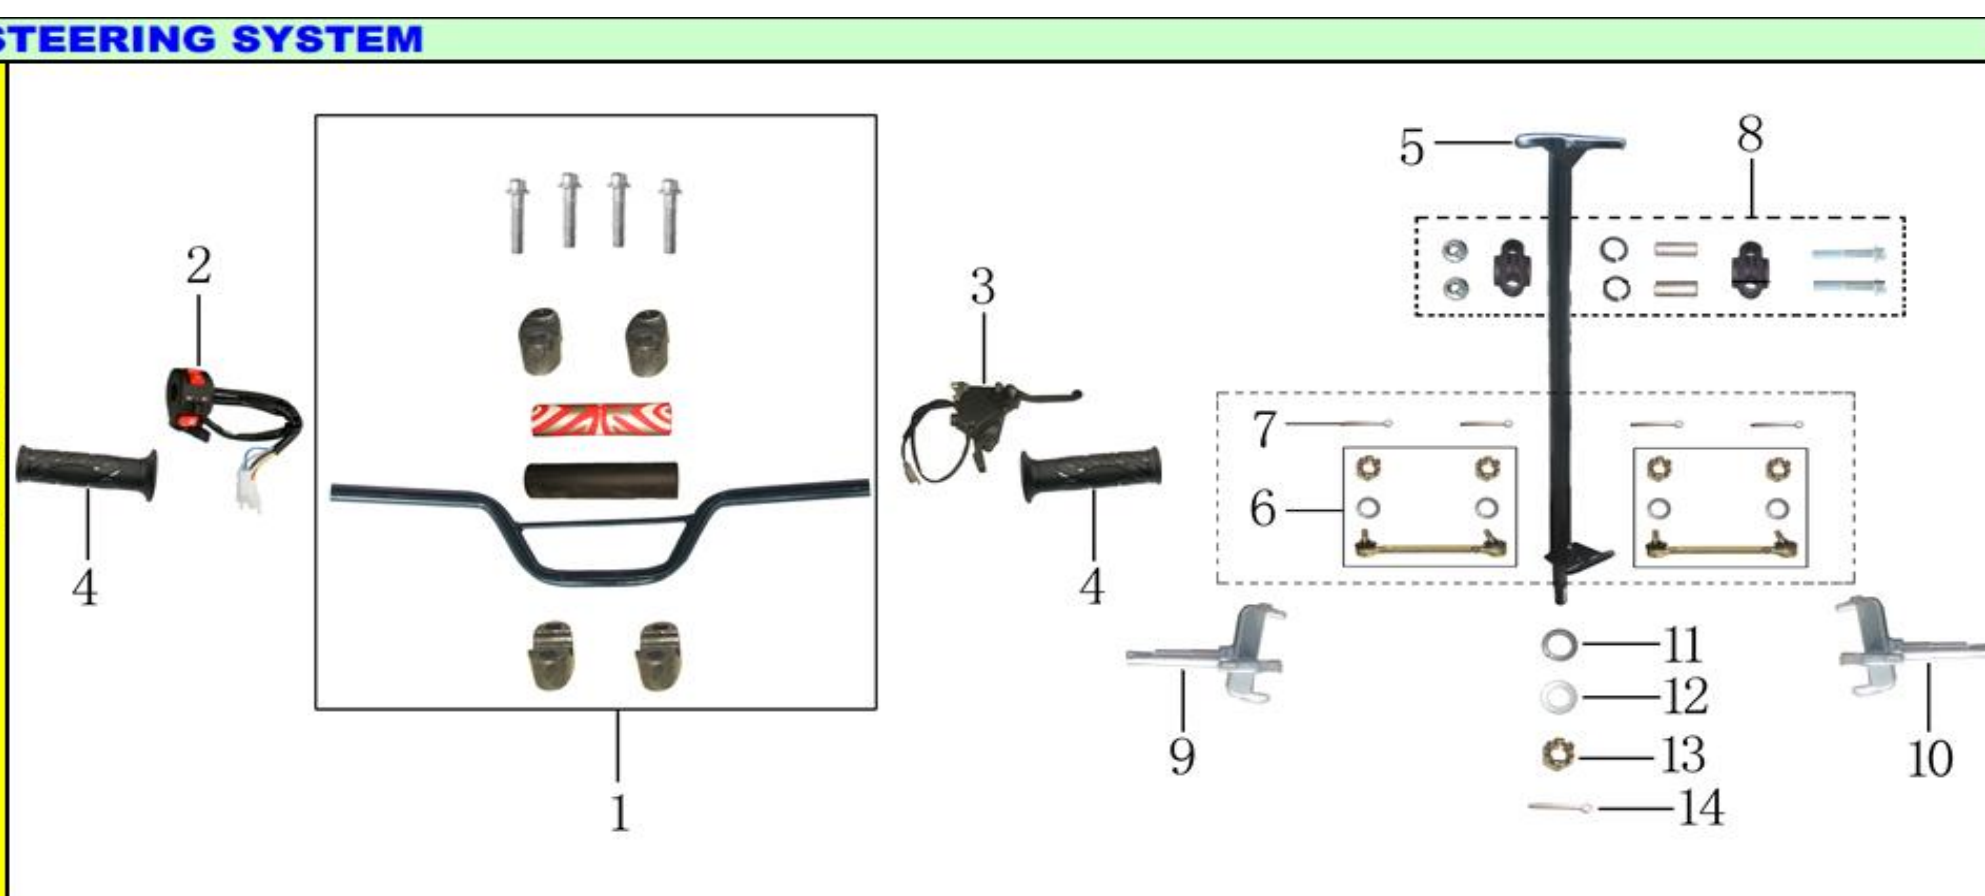

2.STEERING SYSTEM

LEVEL 1