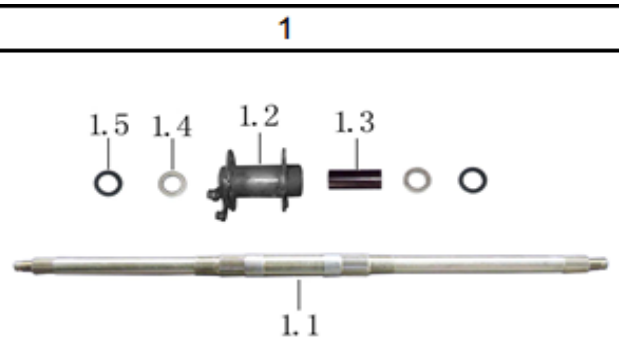

6.FUEL TANK

LEVEL 1

LEVEL 2

Ref #	Level 1&2 #	Factory Part #	GIO Part #	Description	Compatable Models	QTY	Notes	Location	In-Stock
119	1	YF000E100000000		FUEL TANK ASSY	N/A	1			
120	1.1	YF000E150000000		FUEL TANK CAP	N/A	1			
121	1.2	YF000E110000000		FUEL TANK	N/A	1			
122	2	YX000E200000000		FUEL FILTER	T1	1			
123	2.1	Q621AB7000		CIRCLIP B7	T1, T2, 802	4			
124	2.2	YB000E610000005		FUEL TUBE	N/A	2			
125	2.3	YN000E210000000		FUEL FILTER	N/A	1			
126	3	YS000M220000000	G1010012	THROTTLE CABLE 735*75	T1, T2, 802	1		2S8A2	

7.REAR AXLE

LEVEL 1

LEVEL 2

Ref #	Level 1&2 #	Factory Part #	GIO Part #	Description	Compatable Models	QTY	Notes	Location	In-Stock
127	1	YP000M000000000		REAR AXLE ASSY	N/A	1			
128	1.1	YP000M510000000		REAR AXLE	N/A	1			
129	1.2	YX000M510000000		REAR AXLE CONNECTION ROD	N/A	1			
130	1.3	YX000P110000002		METAL BUSH d32*D35*L89.5	N/A	1			
131	1.4	G276DL6006-2R5		BEARING 6006-2RS	N/A	2			
132	1.5	Q010D036D055B08		OIL SEAL 36*55*8	N/A	2			
133	2	G171M27G10000		NUT M27*1.5	T1	4