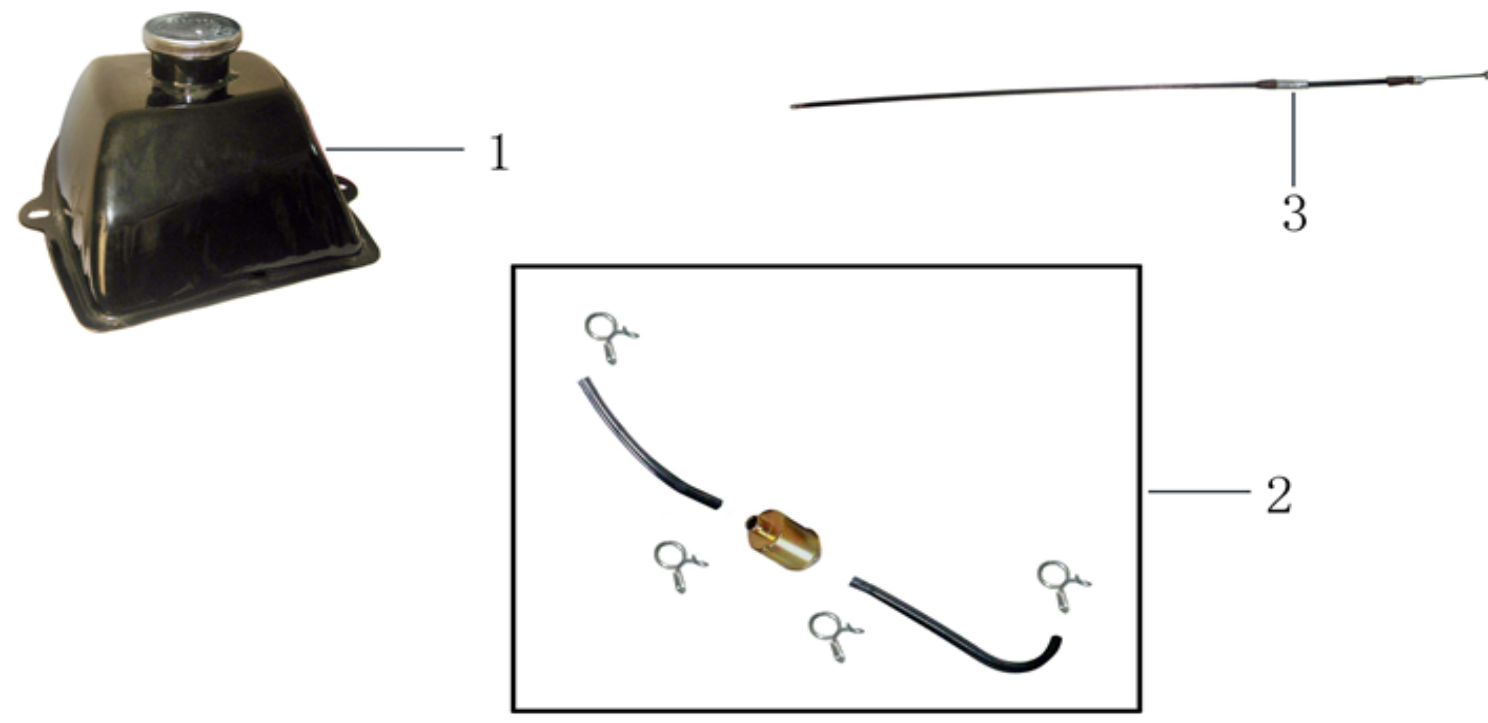

6.FUEL TANK

LEVEL 1

LEVEL 2