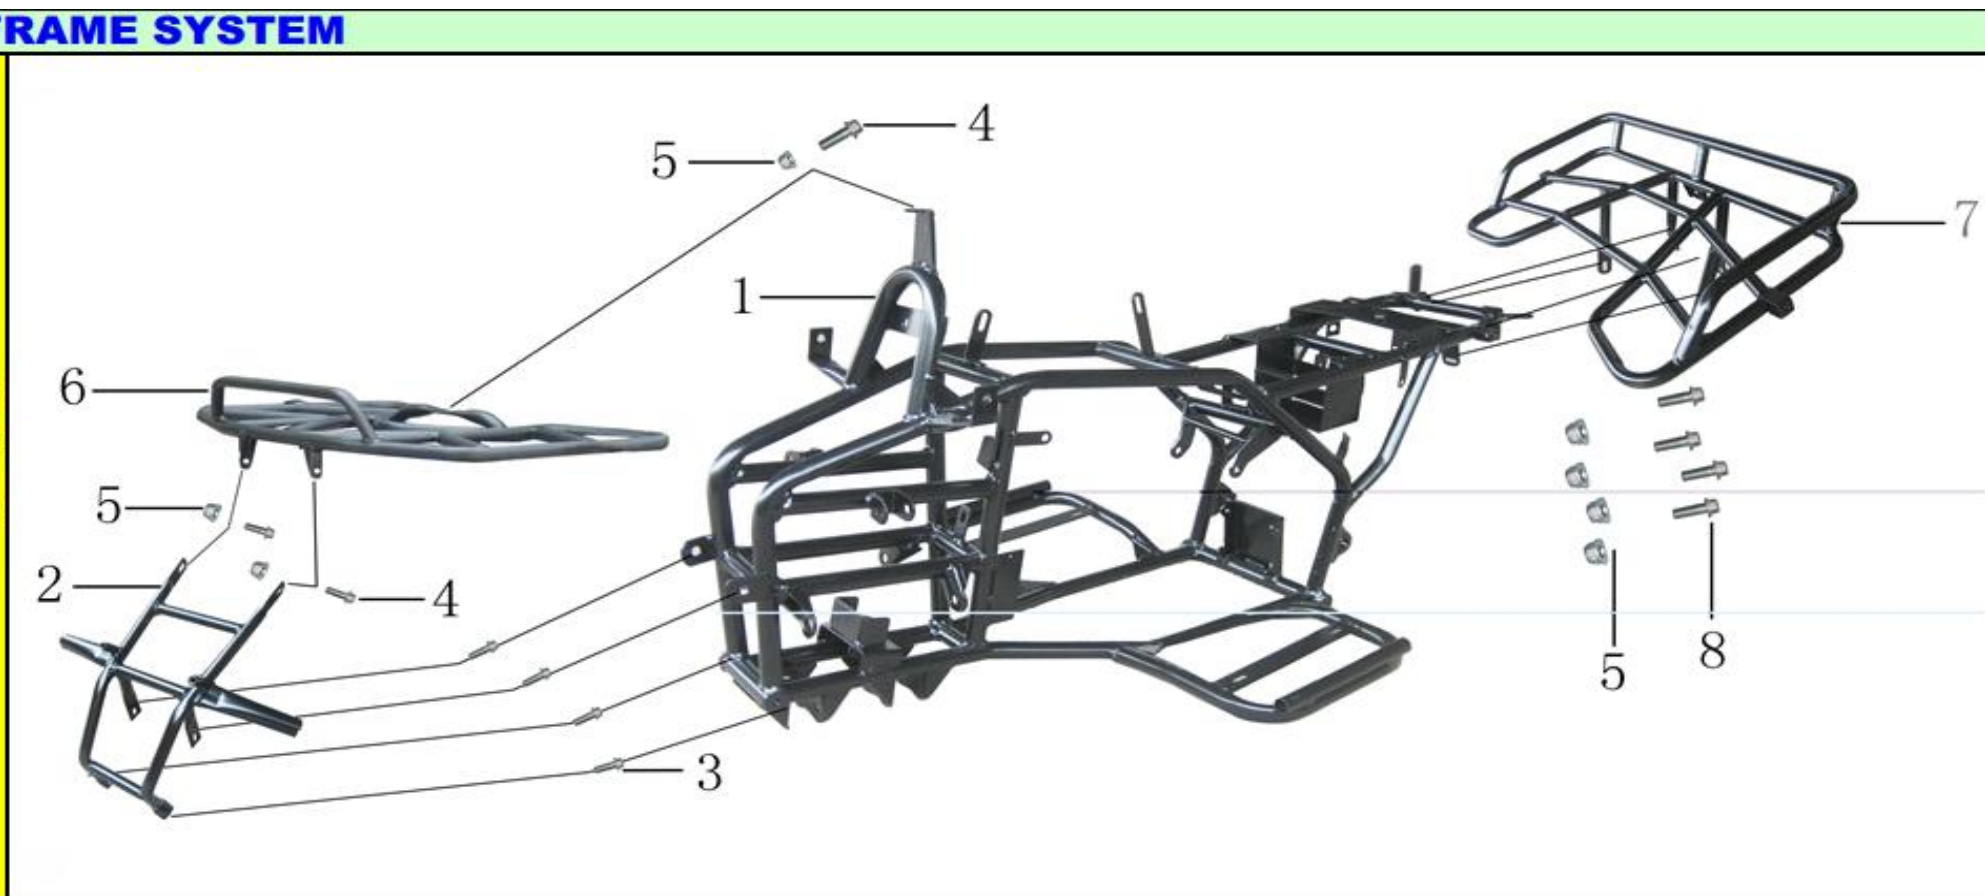

# PARTS MANUAL

MODEL

REBEL T2 DELUXE - YP125

## 1.FRAME SYSTEM

LEVEL 1

Ref #	Level 1 #	Factory Part #	GIO Part #	Description	Compatible Models	QTY	Notes	Location	In-Stock
1	1	YP000B10000003		FRAME	N/A	11			
2	2	YP000F310000002		BUMPER	N/A	1			
3	3	G587M08L16D88Z50		BOLT M8*16	T1, T2, 802	4			
4	4	G587M08L20D88Z50		BOLT M8*20	T1, 802	3			
5	5	Q141M08D08Z50		NUT M8	T1, T2, 802	7			
6	6	YP000F310000000		FRONT RACK	N/A	1			
7	7	YP000F310000006		REAR RACK	N/A	1			
8	8	G587M08L25D88Z50		BOLT M8*25	802	4			