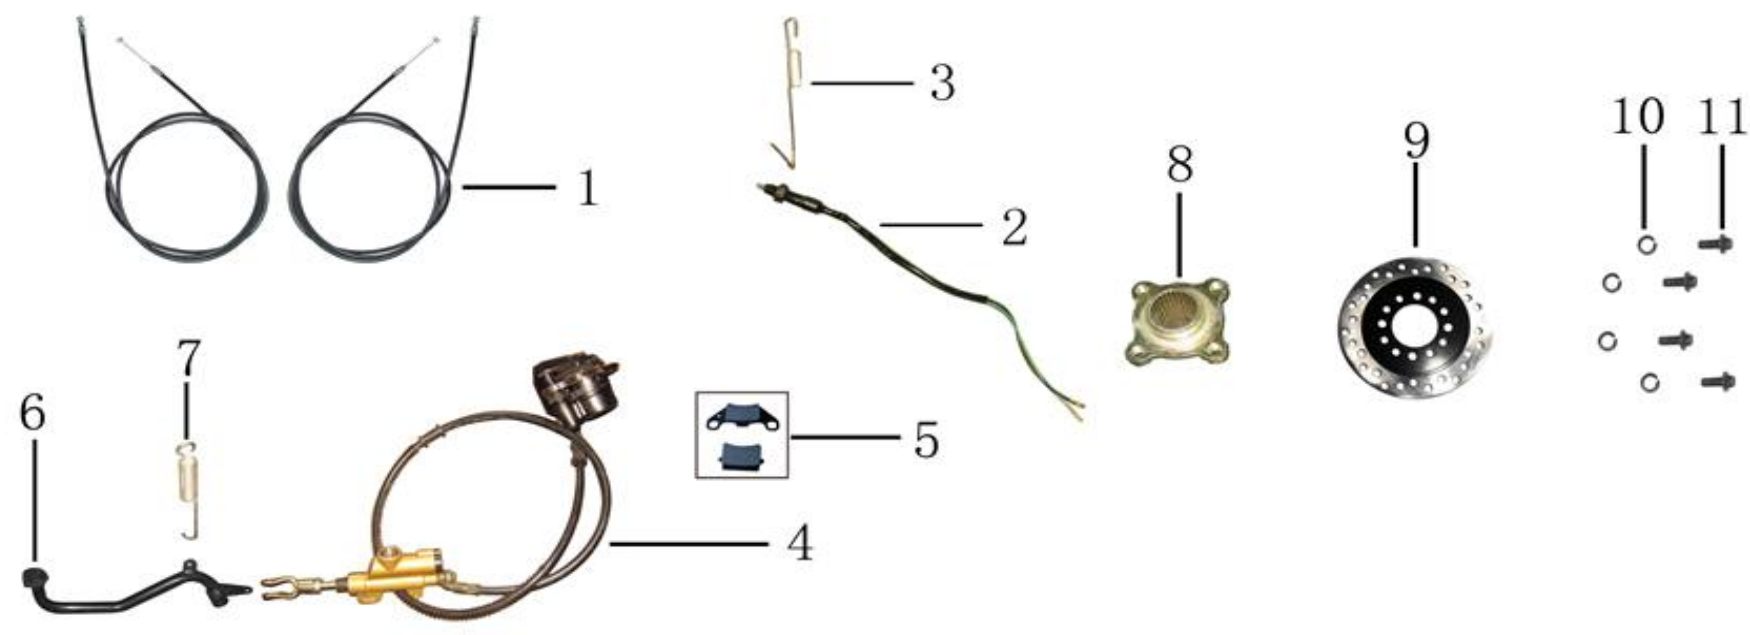

10. HYDRAULIC BRAKE

LEVEL 1

Ref #	Level 1 #	Factory Part #	GIO Part #	Description	Compatible Models	QTY	Notes	Location	In-Stock
173	1	YH000M80000003		FRONT BRAKE CABLE	N/A	2			
174	2	SB000M840000001		REAR BRAKE LIGHT SWITCH	N/A	1			
175	3	SB000M842500000		REAR BRAKE LIGHT SWITCH RETURN SPRING	N/A	1			
176	4	YP000M800000001		REAR CALIPER	N/A	1			
177	5	YF000M810000000	G1010041/G1050033	REAR BRAKE PADS	T1, T2, 802	1		1S1B3	
178	6	YP000M810000000		REAR BRAKE LEVER	N/A	1			
179	7	YB000M800000007		SPRING FOR REAR BRAKE LEVER	N/A	1			
180	8	YP000M850000000		ROTOR FLANGE	N/A	1			
181	9	TE000M820000000		FRONT ROTOR	N/A	1			
182	10	G093M08521B21000		WASHER d8	T1, T2, 802	4			
183	11	G587M08L16D88250		BOLT M8*16	T1, T2, 802	4