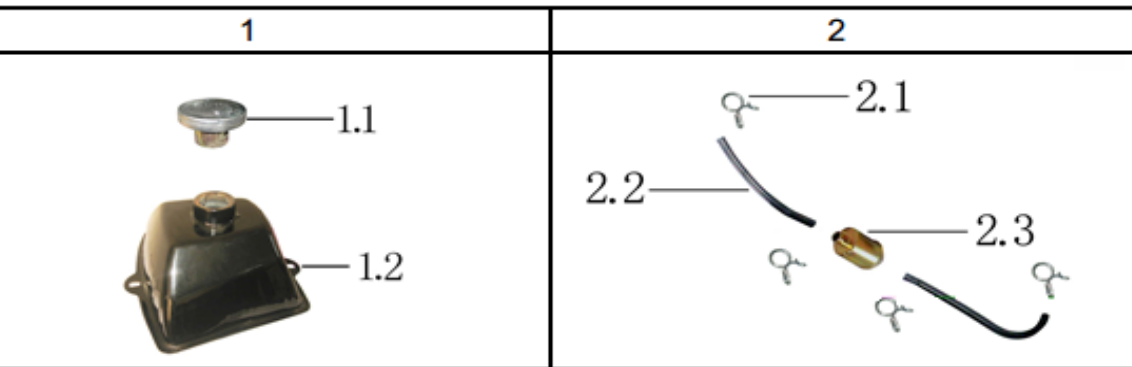

Ref #	Level 1&2 #	Factory Part #	GIO Part #	Description	Compatable Models	QTY	Notes	Location	In-Stock
119	1	YF000E100000000		FUEL TANK ASSY	N/A	1			
120	1.1	YF000E150000000		FUEL TANK CAP	N/A	1			
121	1.2	YF000E110000000		FUEL TANK	N/A	1			
122	2	YX000E200000000		FUEL FILTER	T1	1			
123	2.1	Q621AB7000		CIRCLIP B7	T1, T2, 802	4			
124	2.2	YB000E610000005		FUEL TUBE	N/A	2			
125	2.3	YN000E210000000		FUEL FILTER	N/A	1			
126	3	YS000M220000000	G1010012	THROTTLE CABLE 735*75	T1, T2, 802	1		2S8A2