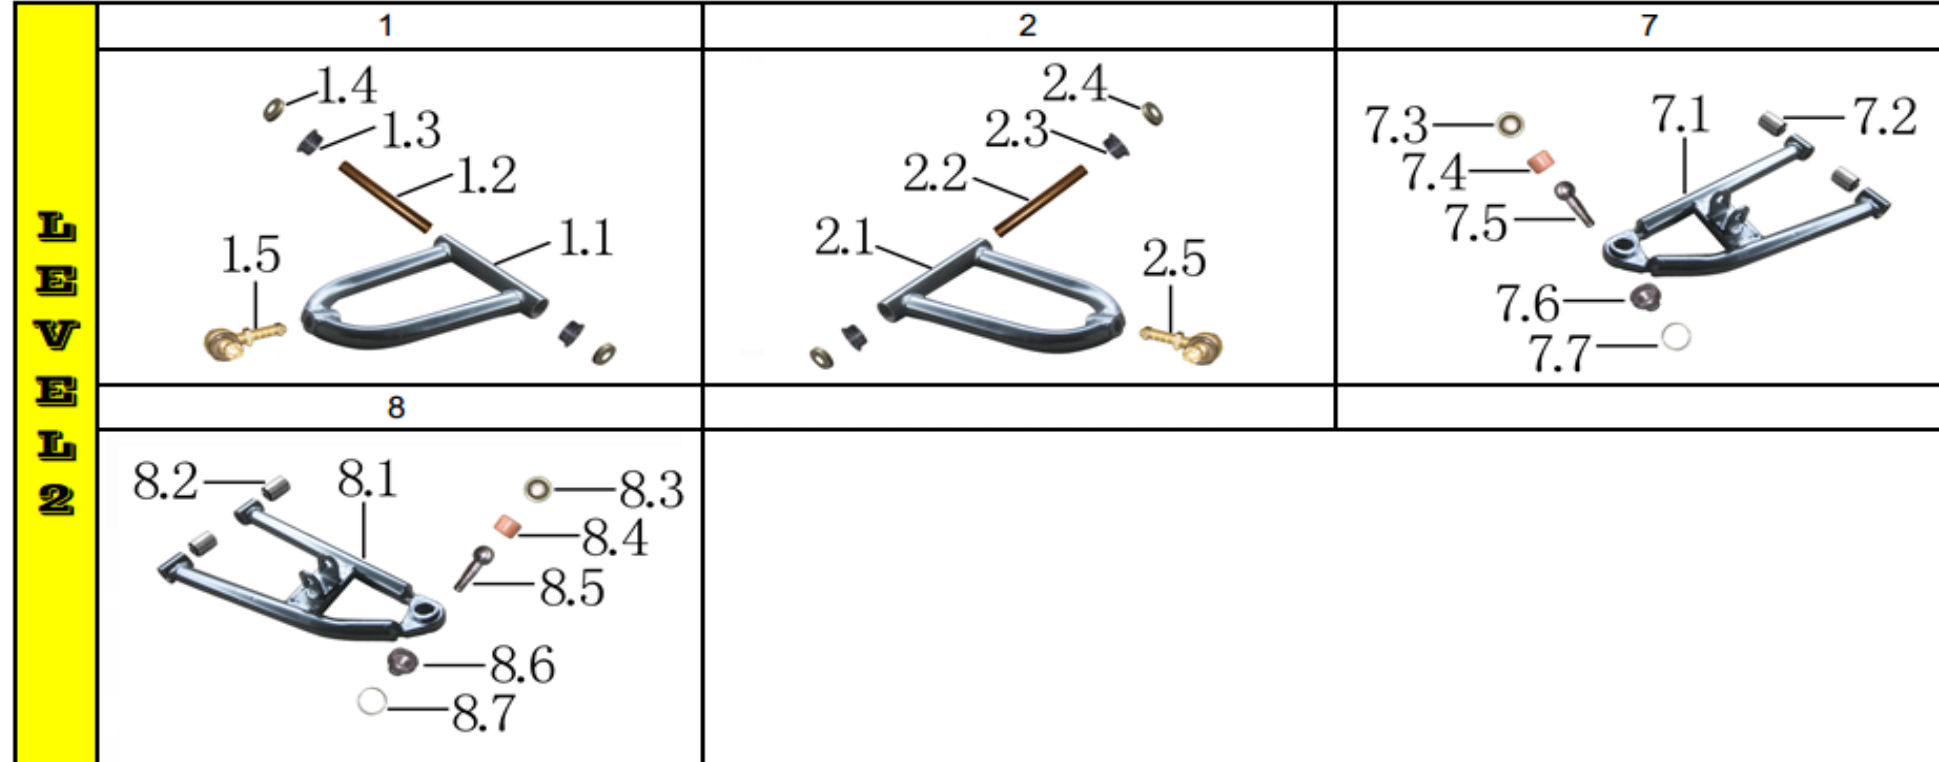

3.SUSPENSION SYSTEM

Ref #	Level 1&2 #	Factory Part #	GIO Part #	Description	Compatible Models	QTY	Notes	Location	In-Stock
38	1	YP000N10000004		UPPER A-ARM(LEFT) ASSY	N/A	1			
39	1.1	YP000N110000000		UPPER A-ARM(LEFT)	N/A	1			
40	1.2	YS000P110000004		METAL BUSH d10*D14*L156	N/A	1			
41	1.3	YS000P220000001		A-ARM PLUG	N/A	2			
42	1.4	YM000N120000000		A-ARM COVER	N/A	2			
43	1.5	YP000N150000000		ADJUSTABLE BALL JOINT COMPLETE	N/A	1			
44	2	YP000N100000005		UPPER A-ARM(RIGHT) ASSY	N/A	1			
45	2.1	YP000N110000001		UPPER A-ARM(RIGHT)	N/A	1			
46	2.2	YS000P110000004		METAL BUSH d10*D14*L156	N/A	1			
47	2.3	YS000P220000001		A-ARM PLUG	N/A	2			
48	2.5	YM000N120000000		A-ARM COVER	N/A	2			
49	2.5	YP000N150000000		ADJUSTABLE BALL JOINT COMPLETE	N/A	1			
50	3	G587M10L185D88Z50		BOLT M10*185	N/A	2			
51	4	Q141M10D08Z50		NUT M10	T1, T2, 802	10			
52	5	YP000N310000002		REAR SHOCK L290	N/A	2			
53	6	G587M10L40D88Z50		BOLT M10*40	802	6			
54	7	YP000N100000006		LOWER A-ARM(LEFT) ASSY	N/A	1			
55	7.1	YP000N110000002		LOWER A-ARM(LEFT)	N/A	1			
56	7.2	YH000P110000000		METAL BUSH d10*D18*L36	N/A	2			
57	7.3	TE000N150000002		ARM KNUCKLE COVER	T2	1			
58	7.4	TE000N150000003		ARM KNUCKLE BUSH	T2	1			
59	7.5	TE000N150000001		LOWER A-ARM KNUCKLE	T2	1			
60	7.6	TE000N150000004		ARM KNUCKLE RUBBER	T2	1			
61	7.7	TE000N150000005		ARM KNUCKLE RUBBER CLIP	T2	1			
62	8	YP000N100000007		LOWER A-ARM(RIGHT) ASSY	N/A	1			
63	8.1	YP000N110000003		LOWER A-ARM(RIGHT)	N/A	1			
64	8.2	YH000P110000000		METAL BUSH d10*D18*L36	N/A	2			
65	8.3	TE000N150000002		ARM KNUCKLE COVER	T2	1			
66	8.4	TE000N150000003		ARM KNUCKLE BUSH	T2	1			
67	8.5	TE000N150000001		LOWER A-ARM KNUCKLE	T2	1			
68	8.6	TE000N150000004		ARM KNUCKLE RUBBER	T2	1			
69	8.7	TE000N150000005		ARM KNUCKLE RUBBER CLIP	T2	1			
70	9	G587M10L55D88Z50		BOLT M10*55	N/A	4			
71	10	YP000N310000003		REAR SHOCK L280	N/A	1			
72	11	YP000N200000001		REAR SWING ARM ASSY	N/A	1			
73	12	YP000P410000000		BOLT M12*240	N/A	1			
74	13	Q141M12D08Z50		NUT M12	T1, T2	1			
75	14	YS000F320000001		CHAIN COVER	T1, T2	1			
76	15	Q141M06C08Z50		NUT M6	802	2			
77	16	Q051M6D16H02Z50		WASHER d6	802	2			
78	17	G587M06L16C00Z50		BOLT M6*16	N/A	2			
79	18	YS000F320000000		CHAIN GUARD	T1, T2	1			
80	19	G587M08L20D88Z50		BOLT M8*20	T1, 802	4			
81	20	Q141M08D08Z50		NUT M8	T1, T2, 802	4