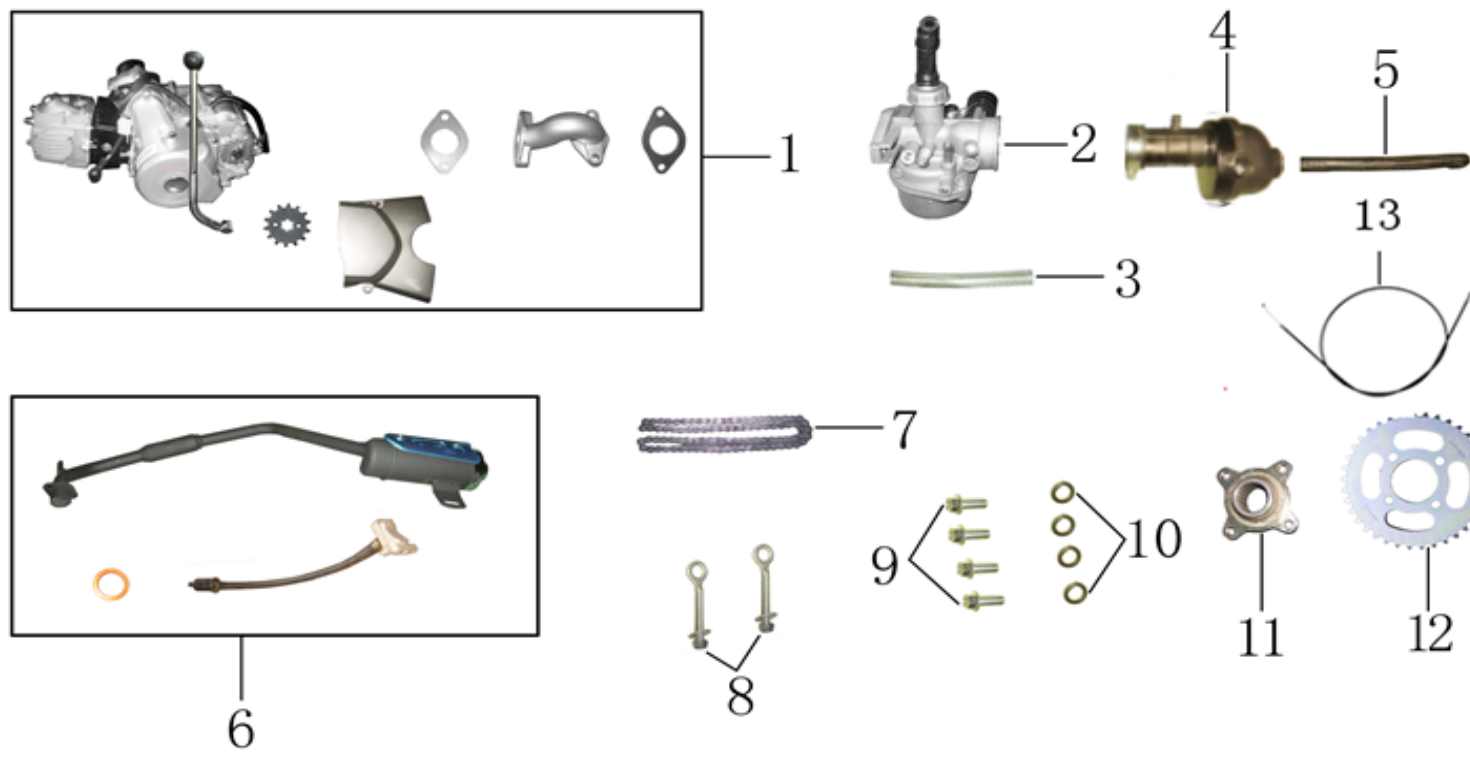

5.TRANSMISSION SYSTEM

LEVEL 1