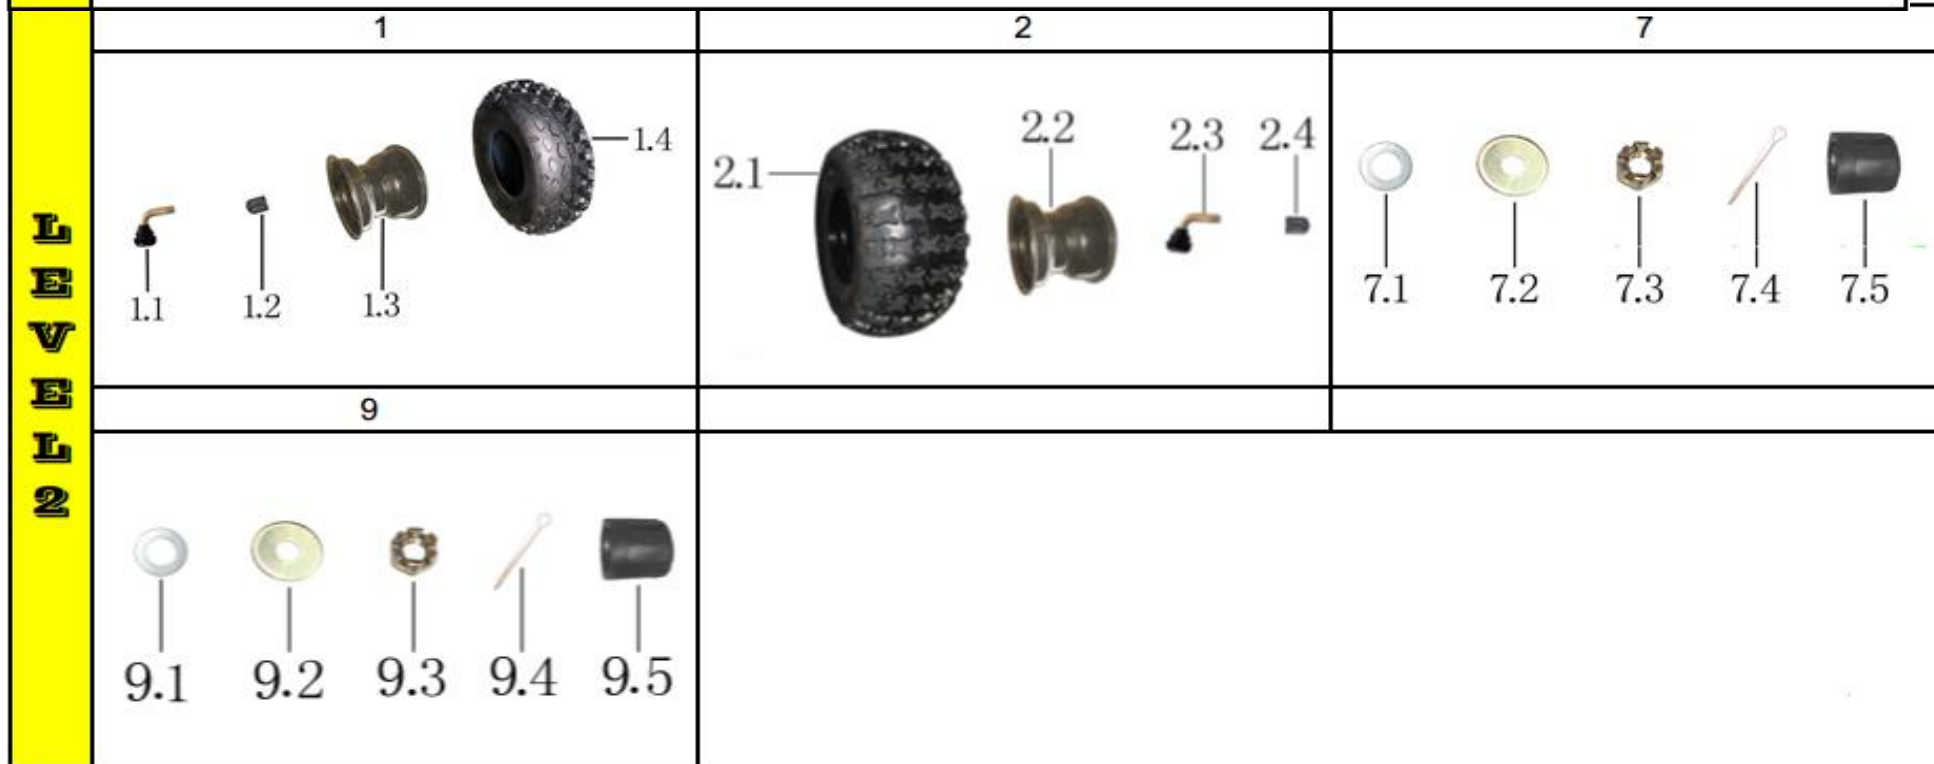

9.WHEEL COMPLETE

Ref #	Level 1&2 #	Factory Part #	GIO Part #	Description	Compatible Models	QTY	Notes	Location	In-Stock
146	1	YX000M600000001		FRONT WHEEL COMPLETE	N/A	2			
147	1.1	YN000M710000000		TIRE	N/A	1			
148	1.2	TE000M600000001		RIM	N/A	1			
149	1.3	S8000M740000000		CYCLE VALVE	T1, T2	1			
150	1.4	S8000M750000000		CYCLE VALVE CAP	T1, T2	1			
151	2	YX000M600000005		REAR WHEEL COMPLETE	N/A	2			
152	2.1	YN000M710000001		TIRE	N/A	1			
153	2.2	TE000M600000000		RIM	T2	1			
154	2.3	S8000M740000000		CYCLE VALVE	T1, T2	1			
155	2.4	S8000M750000000		CYCLE VALVE CAP	T1, T2	1			
156	3	YH000M800000001		BRAKE DRUM(LEFT)	N/A	1			
157	4	YH000M800000002		BRAKE DRUM(RIGHT)	N/A	1			
158	5	G093M10S26B26000		WASHER d10	802	16			
159	6	G587M10L20D88Z50		BOLT M10*20	T2	16			
160	7	YX000P410000002		REAR WHEEL ASSEMBLE PARTS	N/A	2			
161	7.1	G971M14D28H25250		WASHER d14	T1, 802	1			
162	7.2	YS000M670000002		WHEEL DUSTPROOF COVER	T1, T2, 802	1			
163	7.3	G181M14E08ZG0		BOLT M14	T1, T2, 802	1			
164	7.4	GB91D3P2L040Z50		COTTER PIN 3.2*40	T1, T2	1			
165	7.5	YS000M670000001	G1010024	WHEEL DUSTPROOF COVER	T1, T2, 802	1		258A3	
166	8	YH000M600000000		REAR FLANGE	T2	2			
167	9	YX000P410000003		REAR WHEEL ASSEMBLE PARTS	N/A	2			
168	9.1	G971M16D30H03Z50		WASHER d16	N/A	1			
169	9.2	YS000M670000002		WHEEL DUSTPROOF COVER	T1, T2, 802	1			
170	9.3	G181M16E08ZG0		BOLT M16	N/A	1			
171	9.4	GB91D3P2L040Z50		COTTER PIN 3.2*40	T1, T2	1			
172	9.5	YS000M670000001	G1010024	WHEEL DUSTPROOF COVER	T1, T2, 802	1		258A3