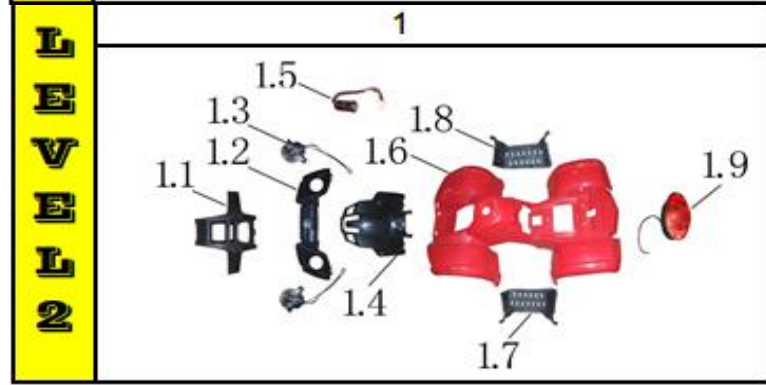

8.BODY KITS

Ref #	Level 1&2 #	Factory Part #	GIO Part #	Description	Compatible Models	QTY	Notes	Location	In-Stock
134	1	YP000L100000002		BODY KITS	N/A	1			
135	1.1	YP000L110000000		BUMPER COVER	N/A	1			
136	1.2	YP000L110000001		FRONT LIGHTS COVER	N/A	1			
137	1.3	YP000G110000000		FRONT LIGHTS	N/A	1			
138	1.4	YP000L110000002		FRONT PANEL COVER	N/A	1			
139	1.5	YS000D310000000	G1010010/G1050042	IGNITION AND KEYS	T1, T2, 802	1		151A4/257D4	
140	1.6	YP000L100000000		BODY COVER	N/A	1			
141	1.7	YP000L130000000		FOOT PEG (LEFT)	N/A	1			
142	1.8	YP000L140000000		FOOT PEG (RIGHT)	N/A	1			
143	1.9	YB000G220000000		REAR LIGHTS	T1	1			
144	2	YP000F110000000		SEAT	N/A	1			
145	3	YS000G270000002		REAR REFLECTORS (RED)	T1, T2, 802	1