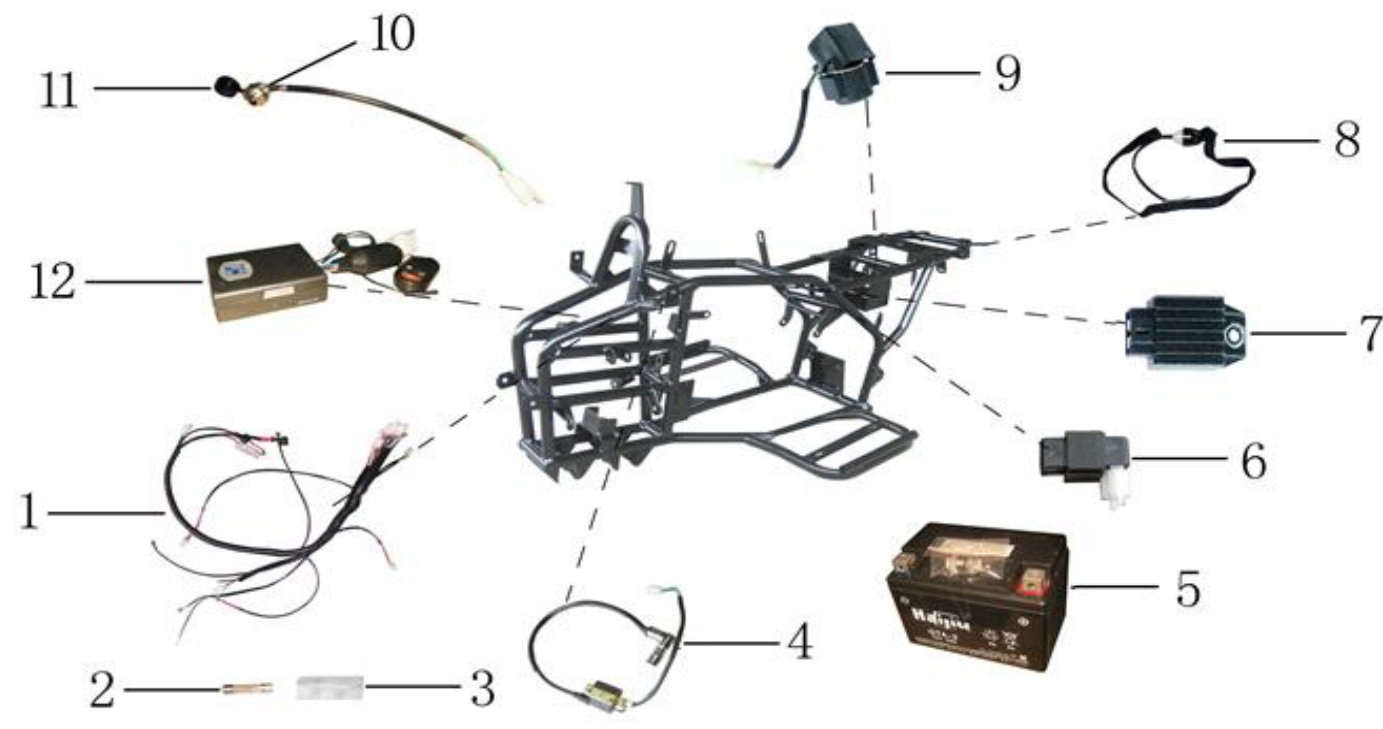

4.ELECTRIC SYSTEM

LEVEL 1

Ref #	Level 1&2 #	Factory Part #	GIO Part #	Description	Compatible Models	QTY	Notes	Location	In-Stock
82	1	YP000D110000011		WIRE HARNESS	N/A	1			
83	2	SB000D220000000		FUSE	T1, T2, 802	1			
84	3	SB000D220000001		FUSE BOX	T1, T2, 802	1			
85	4	YB000D420000000		IGNITION COIL	N/A	1			
86	5	YK000D610000000		BATTERY	N/A	1			
87	6	YS000D410000001		C.D.I	T1	1			
88	7	YS000D440000001		REGULATOR	N/A	1			
89	8	YS000D730000000	G1010037	EMERGENCE KILL SWITCH	T1, T2, 802	1		258A3	
90	9	YS000D430000000	G1010009	STARTER RELAY	T1, T2, 802	1		1S1B3	
91	10	YF000D620000001		CHARGING MOUTH	N/A	1			
92	11	YF000D620000002		CAP OF CHARGING MONTH	N/A	1			
93	12	YS000D460000000		ALARM ODD	N/A	1