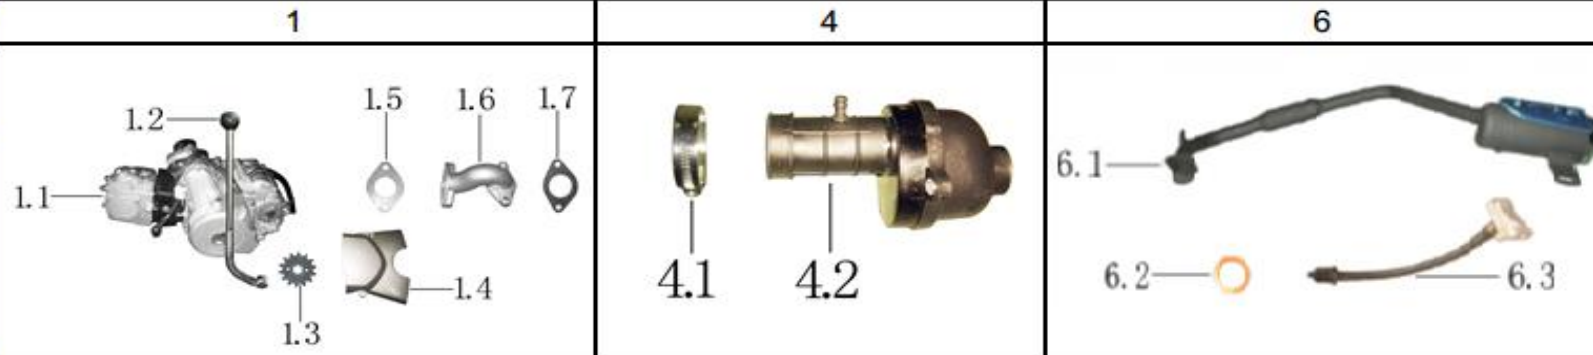

4.ELECTRIC SYSTEM

LEVEL 1

Ref #	Level 1&2 #	Factory Part #	GIO Part #	Description	Compatible Models	QTY	Notes	Location	In-Stock
82	1	YP000D110000011		WIRE HARNESS	N/A	1			
83	2	SB000D220000000		FUSE	T1, T2, 802	1			
84	3	SB000D220000001		FUSE BOX	T1, T2, 802	1			
85	4	YB000D420000000		IGNITION COIL	N/A	1			
86	5	YK000D610000000		BATTERY	N/A	1			
87	6	YS000D410000001		C.D.I	T1	1			
88	7	YS000D440000001		REGULATOR	N/A	1			
89	8	YS000D730000000	G1010037	EMERGENCE KILL SWITCH	T1, T2, 802	1		258A3	
90	9	YS000D430000000	G1010009	STARTER RELAY	T1, T2, 802	1		1S1B3	
91	10	YF000D620000001		CHARGING MOUTH	N/A	1			
92	11	YF000D620000002		CAP OF CHARGING MONTH	N/A	1			
93	12	YS000D460000000		ALARM ODD	N/A	1			

5.TRANSMISSION SYSTEM

LEVEL 1

LEVEL 2