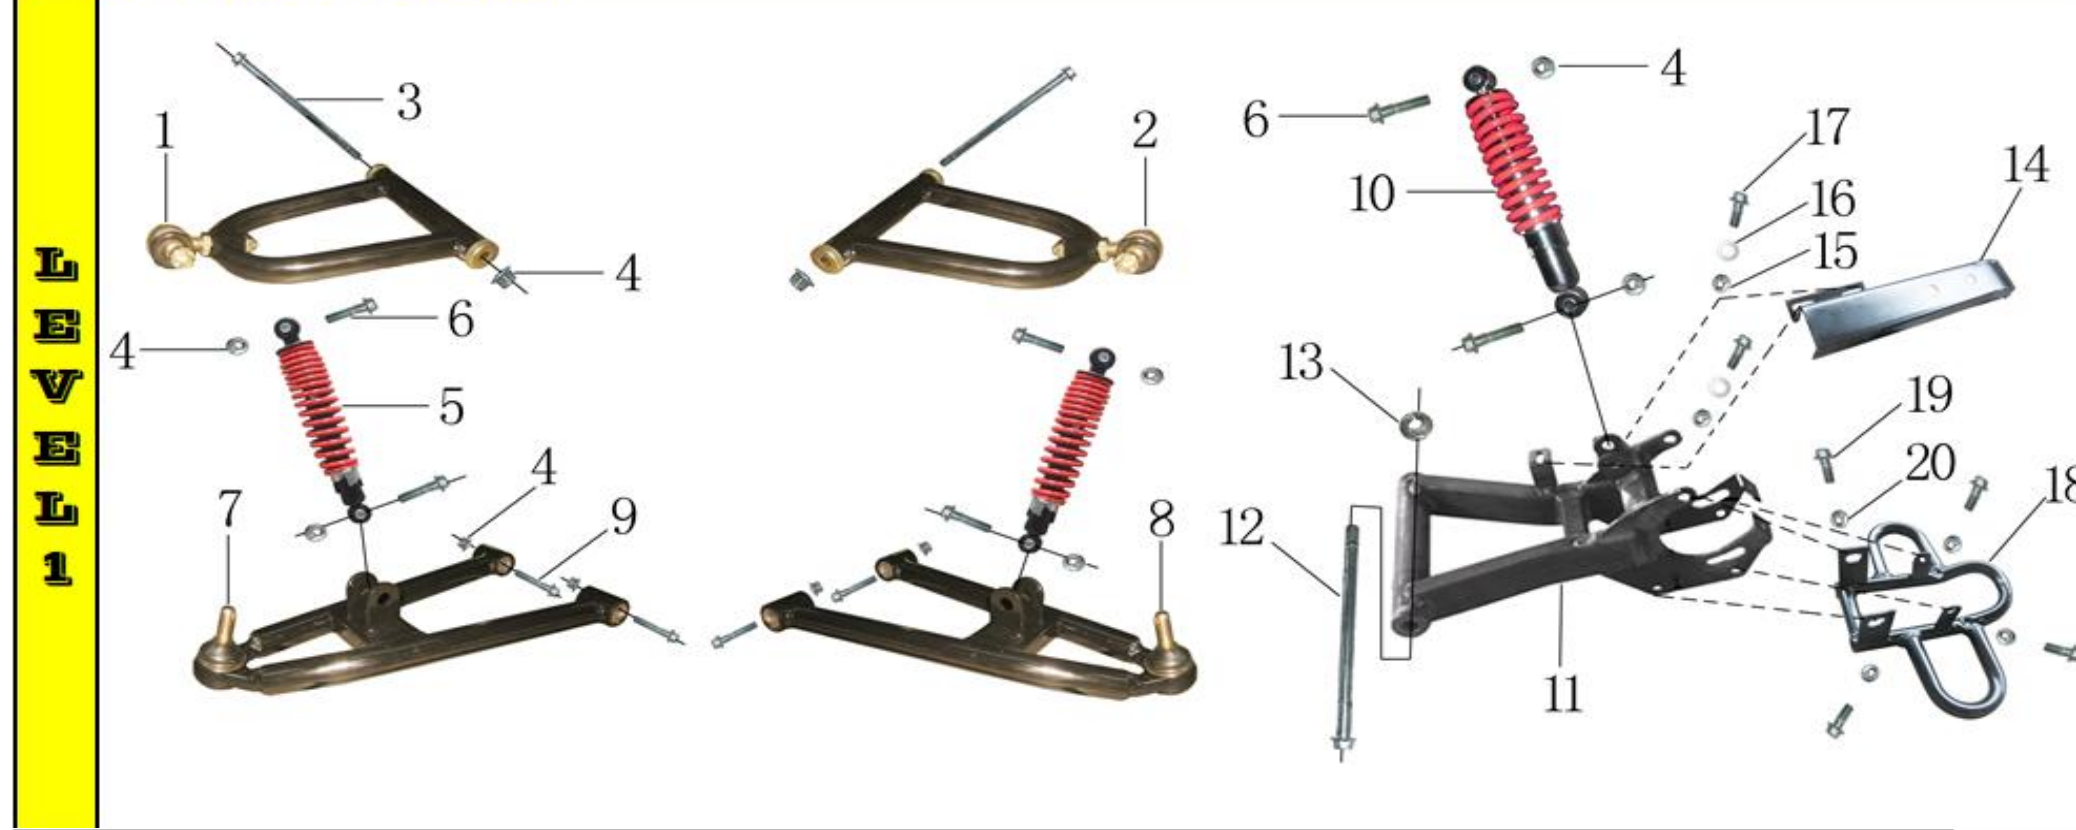

3.SUSPENSION SYSTEM

Ref #	Level 1&2 #	Factory Part #	GIO Part #	Description	Compatible Models	QTY	Notes	Location	In-Stock
38	1	YP000N10000004		UPPER A-ARM(LEFT) ASSY	N/A	1			
39	1.1	YP000N110000000		UPPER A-ARM(LEFT)	N/A	1			
40	1.2	YS000P110000004		METAL BUSH d10*D14*L156	N/A	1			
41	1.3	YS000P220000001		A-ARM PLUG	N/A	2			
42	1.4	YM000N120000000		A-ARM COVER	N/A	2			
43	1.5	YP000N150000000		ADJUSTABLE BALL JOINT COMPLETE	N/A	1			
44	2	YP000N100000005		UPPER A-ARM(RIGHT) ASSY	N/A	1			
45	2.1	YP000N110000001		UPPER A-ARM(RIGHT)	N/A	1			
46	2.2	YS000P110000004		METAL BUSH d10*D14*L156	N/A	1			
47	2.3	YS000P220000001		A-ARM PLUG	N/A	2			
48	2.5	YM000N120000000		A-ARM COVER	N/A	2			
49	2.5	YP000N150000000		ADJUSTABLE BALL JOINT COMPLETE	N/A	1			
50	3	G587M10L185D88Z50		BOLT M10*185	N/A	2			
51	4	Q141M10D08Z50		NUT M10	T1, T2, 802	10			
52	5	YP000N310000002		REAR SHOCK L290	N/A	2			
53	6	G587M10L40D88Z50		BOLT M10*40	802	6			
54	7	YP000N100000006		LOWER A-ARM(LEFT) ASSY	N/A	1			
55	7.1	YP000N110000002		LOWER A-ARM(LEFT)	N/A	1			
56	7.2	YH000P110000000		METAL BUSH d10*D18*L36	N/A	2			
57	7.3	TE000N150000002		ARM KNUCKLE COVER	T2	1			
58	7.4	TE000N150000003		ARM KNUCKLE BUSH	T2	1			
59	7.5	TE000N150000001		LOWER A-ARM KNUCKLE	T2	1			
60	7.6	TE000N150000004		ARM KNUCKLE RUBBER	T2	1			
61	7.7	TE000N150000005		ARM KNUCKLE RUBBER CLIP	T2	1			
62	8	YP000N100000007		LOWER A-ARM(RIGHT) ASSY	N/A	1			
63	8.1	YP000N110000003		LOWER A-ARM(RIGHT)	N/A	1			
64	8.2	YH000P110000000		METAL BUSH d10*D18*L36	N/A	2			
65	8.3	TE000N150000002		ARM KNUCKLE COVER	T2	1			
66	8.4	TE000N150000003		ARM KNUCKLE BUSH	T2	1			
67	8.5	TE000N150000001		LOWER A-ARM KNUCKLE	T2	1			
68	8.6	TE000N150000004		ARM KNUCKLE RUBBER	T2	1			
69	8.7	TE000N150000005		ARM KNUCKLE RUBBER CLIP	T2	1			
70	9	G587M10L55D88Z50		BOLT M10*55	N/A	4			
71	10	YP000N310000003		REAR SHOCK L280	N/A	1			
72	11	YP000N200000001		REAR SWING ARM ASSY	N/A	1			
73	12	YP000P410000000		BOLT M12*240	N/A	1			
74	13	Q141M12D08Z50		NUT M12	T1, T2	1			
75	14	YS000F320000001		CHAIN COVER	T1, T2	1			
76	15	Q141M06C08Z50		NUT M6	802	2			
77	16	Q051M6D16H02Z50		WASHER d6	802	2			
78	17	G587M06L16C00Z50		BOLT M6*16	N/A	2			
79	18	YS000F320000000		CHAIN GUARD	T1, T2	1			
80	19	G587M08L20D88Z50		BOLT M8*20	T1, 802	4			
81	20	Q141M08D08Z50		NUT M8	T1, T2, 802	4