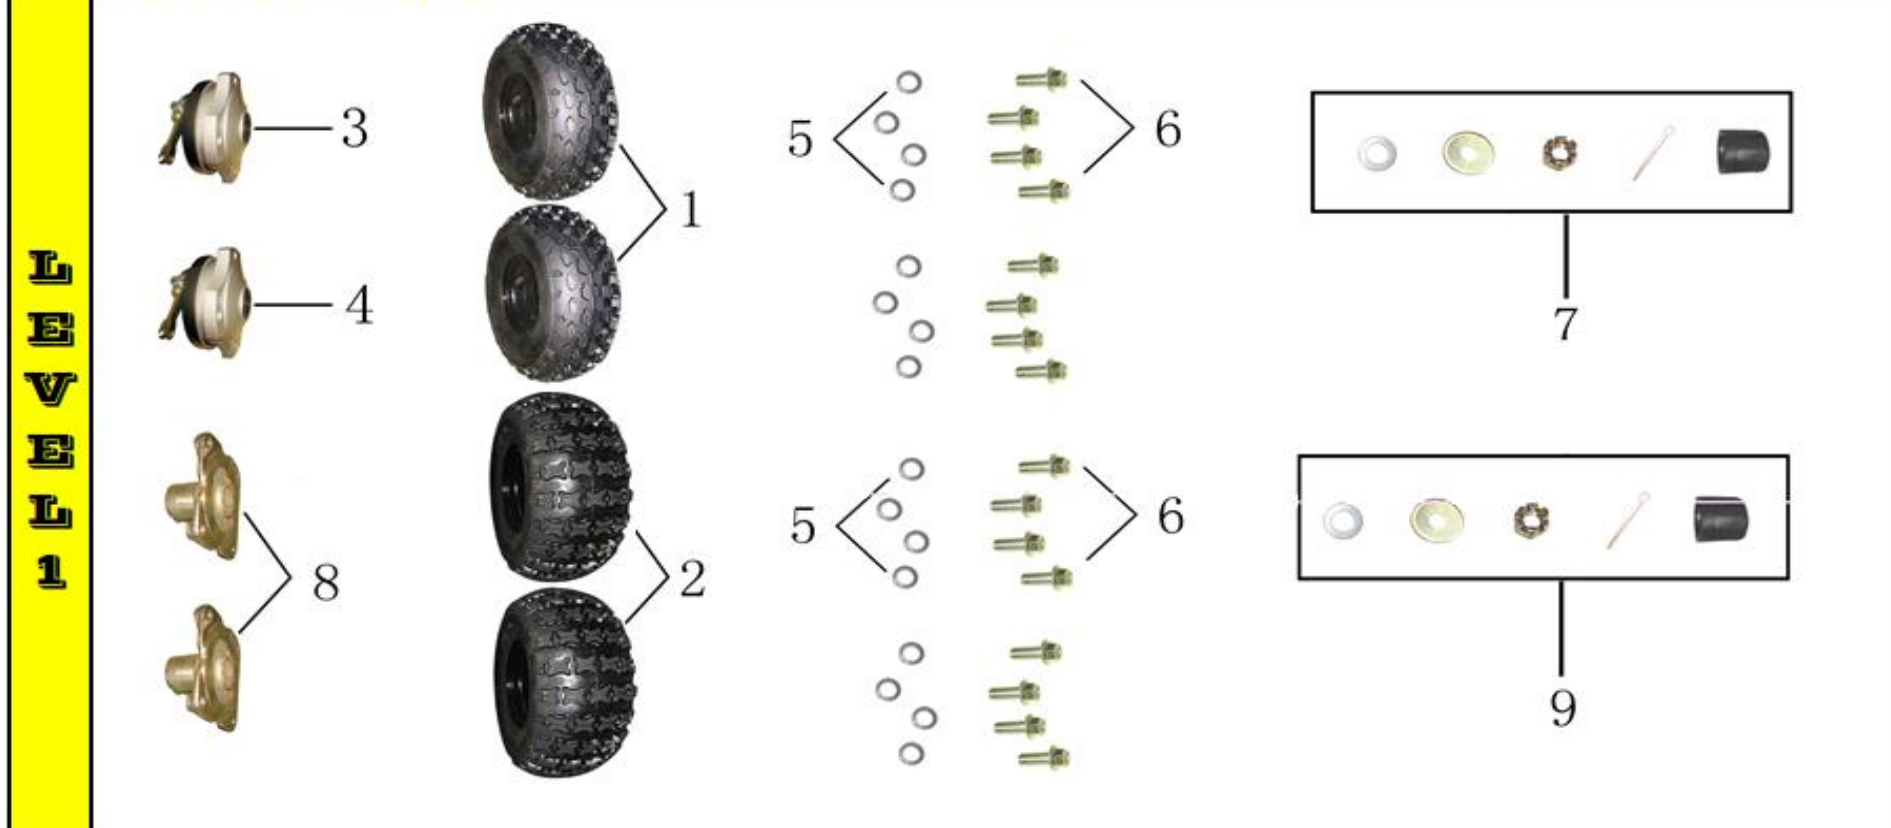

9.WHEEL COMPLETE

Ref #	Level 1&2 #	Factory Part #	GIO Part #	Description	Compatible Models	QTY	Notes	Location	In-Stock
146	1	YX000M600000001		FRONT WHEEL COMPLETE	N/A	2			
147	1.1	YN000M710000000		TIRE	N/A	1			
148	1.2	TE000M600000001		RIM	N/A	1			
149	1.3	S8000M740000000		CYCLE VALVE	T1, T2	1			
150	1.4	S8000M750000000		CYCLE VALVE CAP	T1, T2	1			
151	2	YX000M600000005		REAR WHEEL COMPLETE	N/A	2			
152	2.1	YN000M710000001		TIRE	N/A	1			
153	2.2	TE000M600000000		RIM	T2	1			
154	2.3	S8000M740000000		CYCLE VALVE	T1, T2	1			
155	2.4	S8000M750000000		CYCLE VALVE CAP	T1, T2	1			
156	3	YH000M800000001		BRAKE DRUM(LEFT)	N/A	1			
157	4	YH000M800000002		BRAKE DRUM(RIGHT)	N/A	1			
158	5	G093M10S26B26000		WASHER d10	802	16			
159	6	G587M10L20D88Z50		BOLT M10*20	T2	16			
160	7	YX000P410000002		REAR WHEEL ASSEMBLE PARTS	N/A	2			
161	7.1	G971M14D28H25250		WASHER d14	T1, 802	1			
162	7.2	YS000M670000002		WHEEL DUSTPROOF COVER	T1, T2, 802	1			
163	7.3	G181M14E08ZG0		BOLT M14	T1, T2, 802	1			
164	7.4	GB91D3P2L040Z50		COTTER PIN 3.2*40	T1, T2	1			
165	7.5	YS000M670000001	G1010024	WHEEL DUSTPROOF COVER	T1, T2, 802	1		258A3	
166	8	YH000M600000000		REAR FLANGE	T2	2			
167	9	YX000P410000003		REAR WHEEL ASSEMBLE PARTS	N/A	2			
168	9.1	G971M16D30H03Z50		WASHER d16	N/A	1			
169	9.2	YS000M670000002		WHEEL DUSTPROOF COVER	T1, T2, 802	1			
170	9.3	G181M16E08ZG0		BOLT M16	N/A	1			
171	9.4	GB91D3P2L040Z50		COTTER PIN 3.2*40	T1, T2	1			
172	9.5	YS000M670000001	G1010024	WHEEL DUSTPROOF COVER	T1, T2, 802	1		258A3